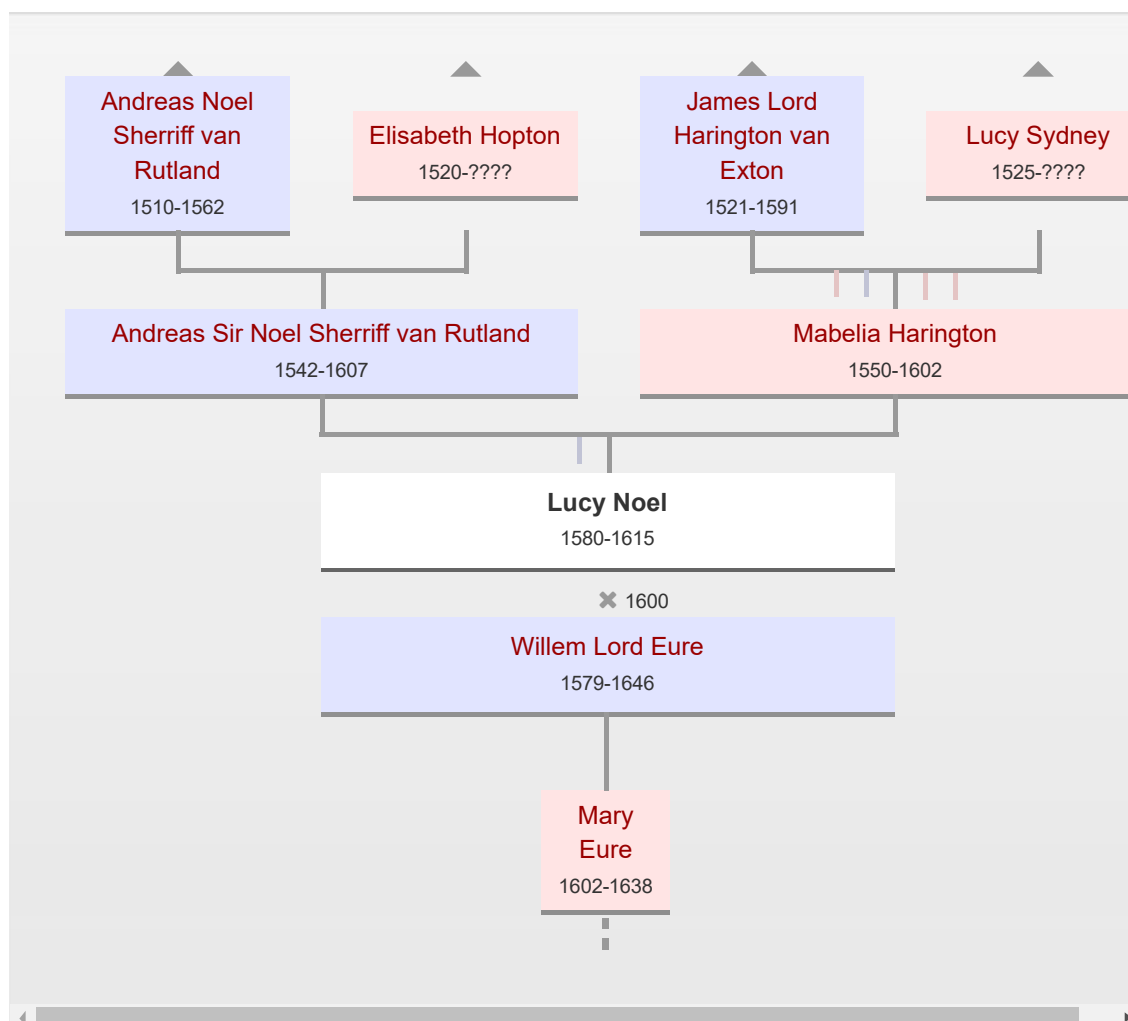

## West-Europese adel » Lucy Noel (1580-1615)

### Personal data Lucy Noel ♀

- She was born in the year 1580 in Dalby, Leicestershire.
- She died on January 20, 1615 in Old Malton, Yorkshire, she was 35 years old.
- A child of Andreas Sir Noel Sherriff van Rutland and Mabelia Harington
- This information was last updated on December 5, 2018.

### Ancestors (and descendant) of Lucy Noel

## Timeline Lucy Noel